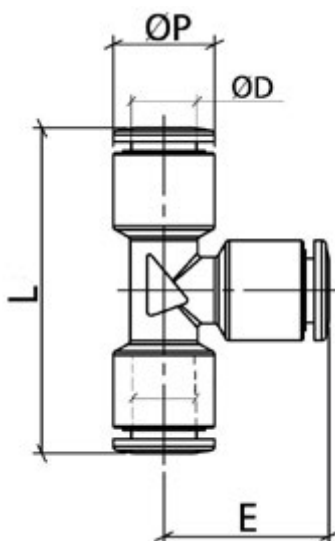

Data Sheet

Article number: 589OTRUT1200

Description: Tee connector $\text{\O}12$

Type: OTRUT1200, Nickel plated brass

Measures

= 12

= 12

= 1458

= 12.3

Weight = 68